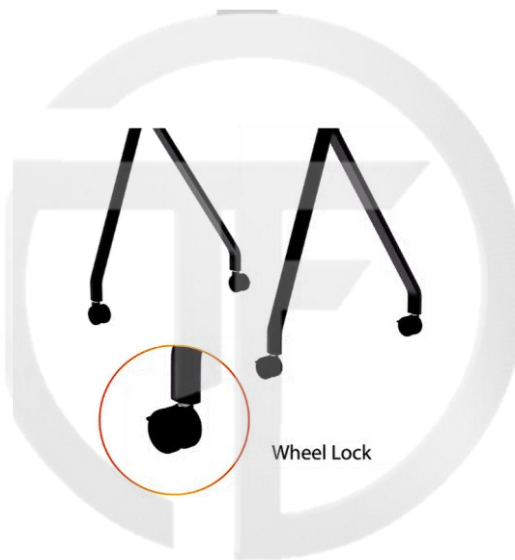

# TF-RG10B

## ADJUSTABLE MOBILE TV TROLLEY SCREEN MOUNT

### FITS 55 – 120 INCH LED AND LCD

### HIGH QUALITY ADJUSTABLE TABLE TOP WITH WHEELS

Screen Size

80"-120"

Weight Capacity

150kg(330 lbs)

VESA

900 x 600 MM

Yes