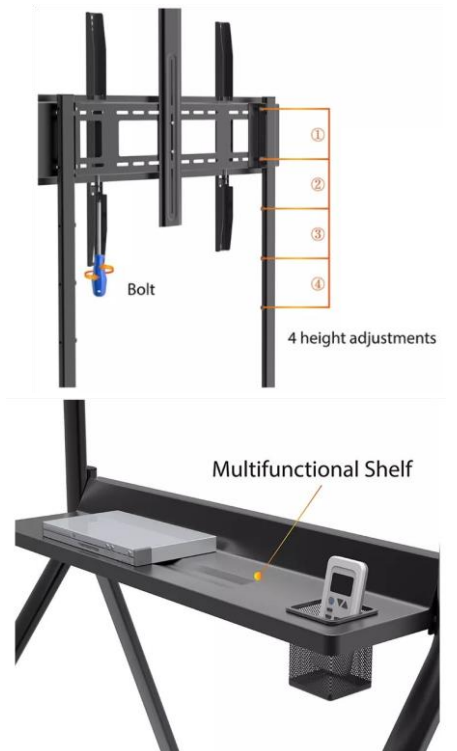

# TF-RG10B

## ADJUSTABLE MOBILE TV TROLLEY SCREEN MOUNT

### FITS 55 – 120 INCH LED AND LCD

### HIGH QUALITY ADJUSTABLE TABLE TOP WITH WHEELS

Screen Size

80"-120"

Weight Capacity

150kg(330 lbs)

VESA

900 x 600 MM

Yes