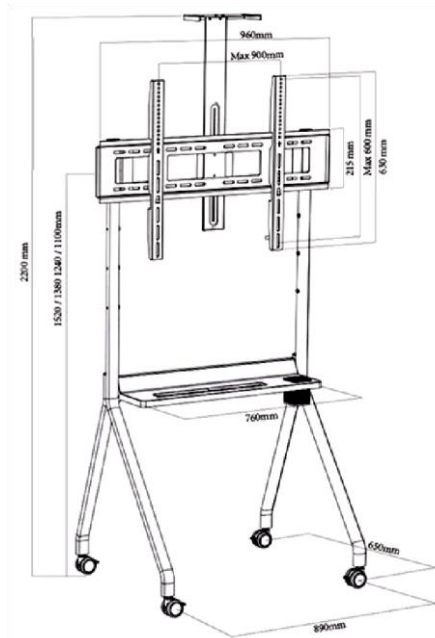

# TF-RG10B

## ADJUSTABLE MOBILE TV TROLLEY SCREEN MOUNT

### FITS 55 – 120 INCH LED AND LCD

### HIGH QUALITY ADJUSTABLE TABLE TOP WITH WHEELS

Screen Size

80"-120"

Weight Capacity

150kg(330 lbs)

VESA

900 x 600 MM

Yes