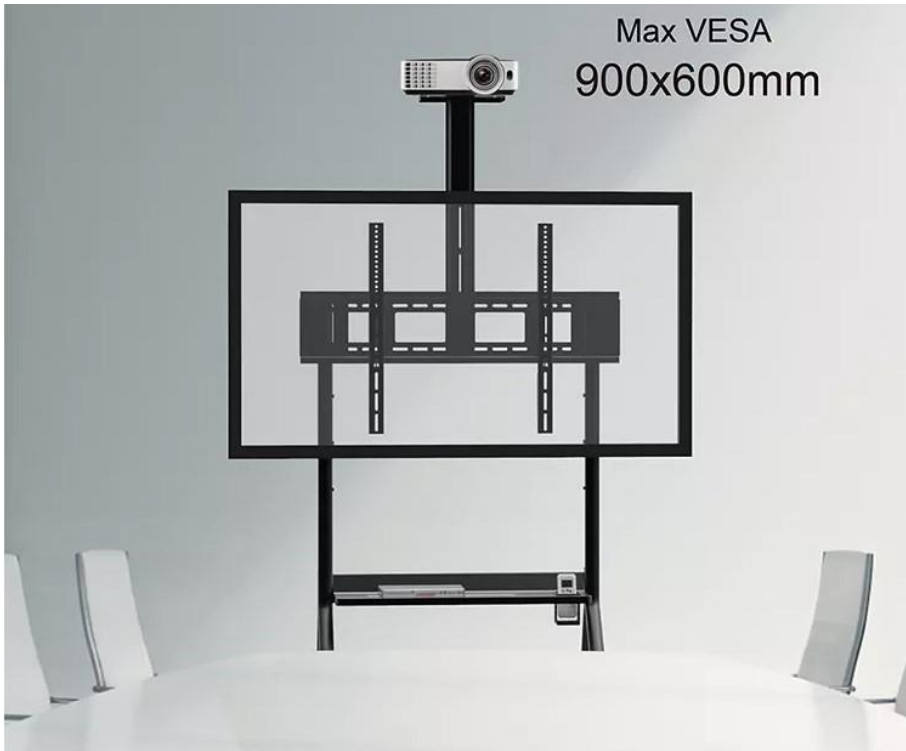

# TF-RG10B

## ADJUSTABLE MOBILE TV TROLLEY SCREEN MOUNT

### FITS 55 – 120 INCH LED AND LCD

### HIGH QUALITY ADJUSTABLE TABLE TOP WITH WHEELS

Screen Size

80"-120"

Weight Capacity

150kg(330 lbs)

VESA

900 x 600 MM

Yes